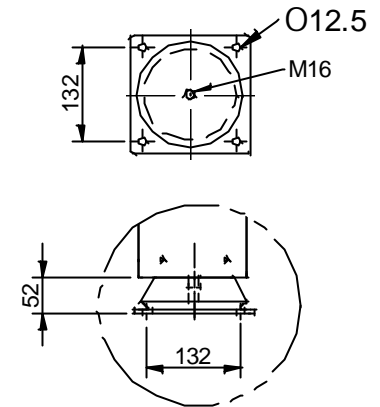

N° 6 VIBRATOR ISOLATORS
CODE 60016032 70ShA

DETAIL A

MIN EMPTY WEIGHT	3200 kg.
MAX OPERATING WEIGHT	3900 kg.

Scala-Scale	Data-Date	Dis.to-Drawn	N°Pezzi	
	16/06/09	Quaglio R.		
Peso-Weight Kg.	Materiali-Materials			
Denominazione-Denomination Water chiller YSFC series mod. YSFC0200				
Particolare-Detail Dimensioni d'ingombro / Overall dimension				DIS-DRAWN. YSFC0200D03
				Revisione 00
				PROGRAM.N.