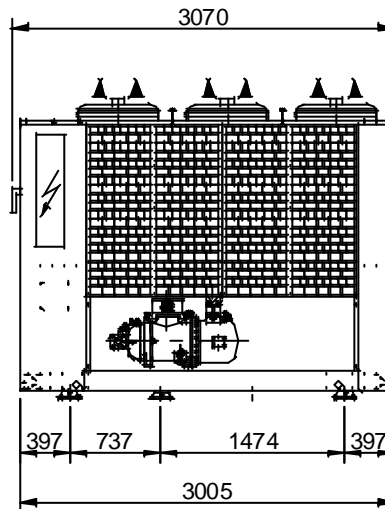

N° 6 VIBRATOR ISOLATORS
CODE 60016032 70ShA

DETAIL A

MIN EMPTY WEIGHT	3200 kg.
MAX OPERATING WEIGHT	3900 kg.

Scala-Scale	Data-Date	Dis.to-Drawn	N°Pezzi	
	16/06/09	Quaglio R.		
Peso-Weight Kg.	Materiali-Materials			
Denominazione-Denomination Water chiller YSFC series mod. YSFC0200				
Particolare-Detail Dimensioni d'ingombro / Overall dimension				DIS-DRAWN. YSFC0200D03
				Revisione 00
				PROGRAM.N.