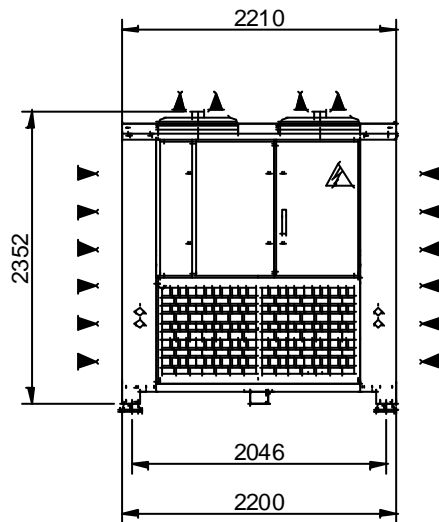

N° 6 VIBRATOR ISOLATORS
CODE 60016032 70ShA

DETAIL A

MIN EMPTY WEIGHT	3200 kg.
MAX OPERATING WEIGHT	3900 kg.

Scala-Scale	Data-Date	Dis.to-Drawn	N°Pezzi	
	16/06/09	Quaglio R.		
Peso-Weight Kg.	Materiali-Materials			
Denominazione-Denomination Water chiller YSFC series mod. YSFC0200				
Particolare-Detail Dimensioni d'ingombro / Overall dimension				DIS-DRAWN. YSFC0200D03
				Revisione 00
				PROGRAM.N.