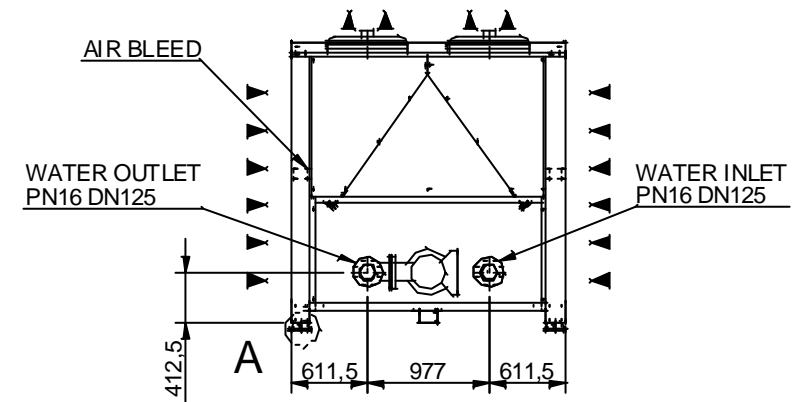

N° 6 VIBRATOR ISOLATORS
CODE 60016032 70ShA

DETAIL A

MIN EMPTY WEIGHT	3200 kg.
MAX OPERATING WEIGHT	3900 kg.

Scala-Scale	Data-Date	Dis.to-Drawn	N°Pezzi	
	16/06/09	Quaglio R.		
Peso-Weight Kg.	Materiali-Materials			
Denominazione-Denomination Water chiller YSFC series mod. YSFC0200				
Particolare-Detail Dimensioni d'ingombro / Overall dimension				DIS-DRAWN. YSFC0200D03
				Revisione 00
				PROGRAM.N.